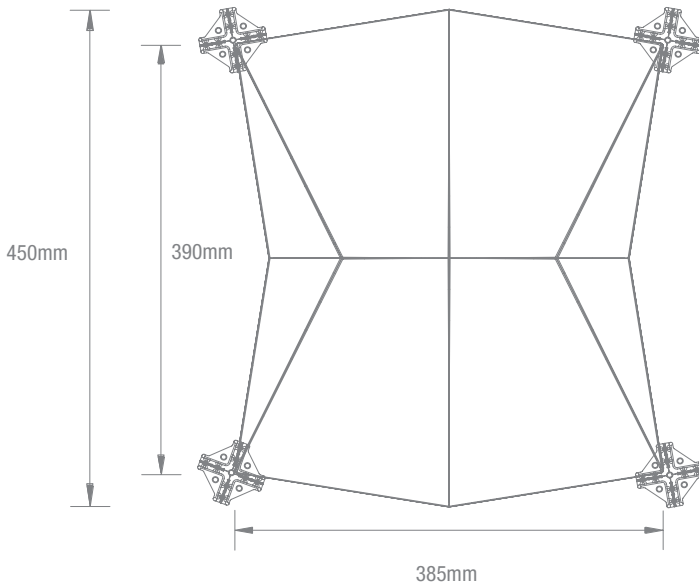

Ecooustic® Pinch

—
An easy to install modular wall tile
with quality sound absorption

INSTYLE

Front View

Side + Bottom View

PRODUCT Ecoustic® Pinch Wall Tile
COMPOSITION 100% polyester (<23% PC + PI recycled PET)
DIMENSIONS 385mm (w) x 450mm (h) x 70mm (d)
ACOUSTIC NRC 0.6 / α_w 0.5
 NRC 0.8 / α_w 0.6 (Ecoustic® Infill increases sound absorption)

Please contact your representative for CAD drawings

BENEFITS

Lightweight, Easy to Handle + Install: Position the 4-way clips using the template provided, then simply press the tile into place. The tiles can be easily moved or extended at a later stage.

Complete
 Use a complete clip for each junction of 4 tiles

Half
 Break a clip in half for each straight edge 2 tile joins

Quarter
 Break clip into quarters for each single tile corner

Example 1580mm x 1580mm Clip Layout