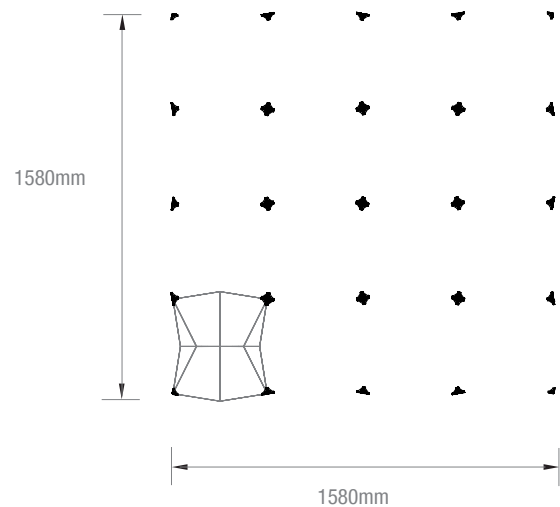

HOW TO SPECIFY

DESIGN	Ecoustic® Pinch Wall Tile
COLOUR	Select from Ecoustic® Felt colours
ECOUSTIC® INFILL	Optional extra - order separately

Screws
 Flat-head c/sunk 25mm (1") 10g
 [2 per 4-way clip]
 Not supplied

Complete
 Use a complete clip for each junction of 4 tiles

Half
 Break a clip in half for each straight edge 2 tile joins

Quarter
 Break clip into quarters for each single tile corner

Example 1580mm x 1580mm Clip Layout