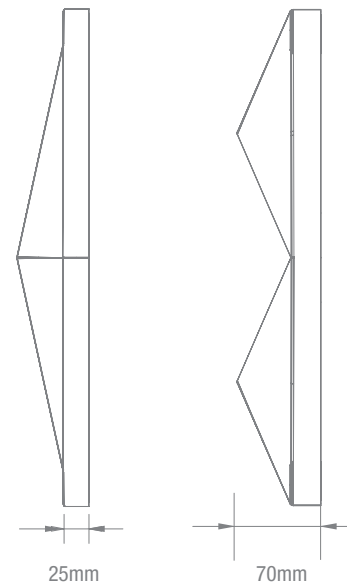

Ecooustic® Pinch

—
An easy to install modular wall tile
with quality sound absorption

INSTYLE

Front View

Side + Bottom View

PRODUCT Ecoustic® Pinch Wall Tile
COMPOSITION 100% polyester (<23% PC + PI recycled PET)
DIMENSIONS 385mm (w) x 450mm (h) x 70mm (d)
ACOUSTIC NRC 0.6 / α_w 0.5
 NRC 0.8 / α_w 0.6 (Ecoustic® Infill increases sound absorption)

Please contact your representative for CAD drawings

BENEFITS

Lightweight, Easy to Handle + Install: Position the 4-way clips using the template provided, then simply press the tile into place. The tiles can be easily moved or extended at a later stage.

HOW TO SPECIFY

DESIGN	Ecoustic® Pinch Wall Tile
COLOUR	Select from Ecoustic® Felt colours
ECOUSTIC® INFILL	Optional extra - order separately

Screws
 Flat-head c/sunk 25mm (1") 10g
 [2 per 4-way clip]
 Not supplied

Complete
 Use a complete clip for each junction of 4 tiles

Half
 Break a clip in half for each straight edge 2 tile joins

Quarter
 Break clip into quarters for each single tile corner

Example 1580mm x 1580mm Clip Layout