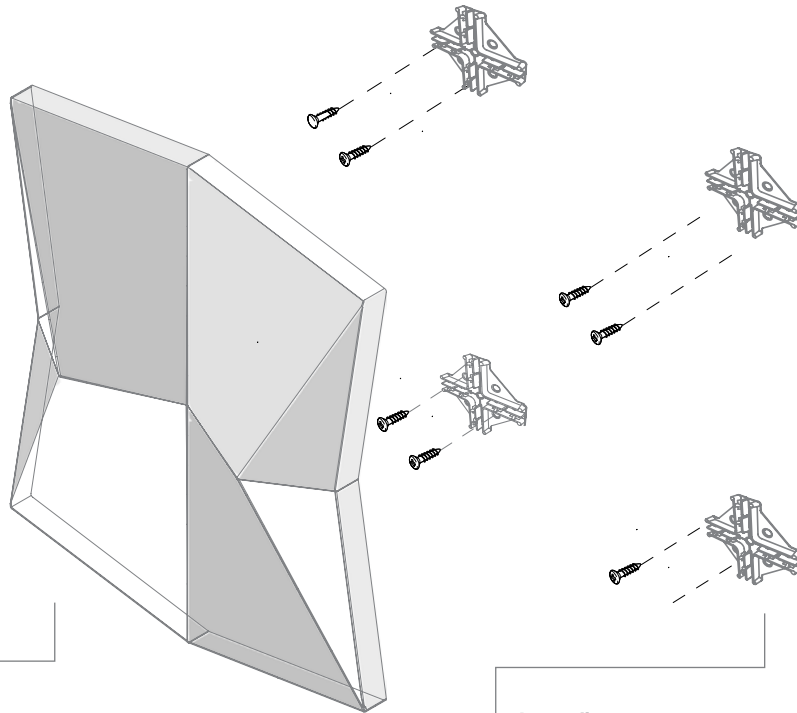

Ecooustic® Pinch

—
An easy to install modular wall tile
with quality sound absorption

INSTYLE

Front View

Side + Bottom View

PRODUCT Ecoustic® Pinch Wall Tile
COMPOSITION 100% polyester (<23% PC + PI recycled PET)
DIMENSIONS 385mm (w) x 450mm (h) x 70mm (d)
ACOUSTIC NRC 0.6 / α_w 0.5
 NRC 0.8 / α_w 0.6 (Ecoustic® Infill increases sound absorption)

Please contact your representative for CAD drawings

BENEFITS

Lightweight, Easy to Handle + Install: Position the 4-way clips using the template provided, then simply press the tile into place. The tiles can be easily moved or extended at a later stage.

HOW TO SPECIFY

DESIGN	Ecoustic® Pinch Wall Tile
COLOUR	Select from Ecoustic® Felt colours
ECOUSTIC® INFILL	Optional extra - order separately

Screws
 Flat-head c/sunk 25mm (1") 10g
 [2 per 4-way clip]
 Not supplied