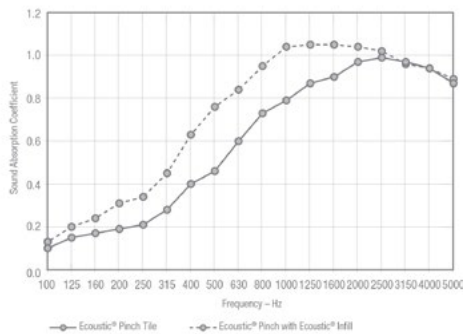

Ecooustic® Pinch

—
An easy to install modular wall tile
with quality sound absorption

INSTYLE

Front View

Side + Bottom View

PRODUCT Ecoustic® Pinch Wall Tile
COMPOSITION 100% polyester (<23% PC + PI recycled PET)
DIMENSIONS 385mm (w) x 450mm (h) x 70mm (d)
ACOUSTIC NRC 0.6 / α_w 0.5
 NRC 0.8 / α_w 0.6 (Ecoustic® Infill increases sound absorption)

FIRE TEST AS/ISO 9705 Group 1
 SMOGRA <100

GB8624-2012 Grade B1

APPLICATION wall + ceiling (must be glued)

ORIGIN Made in Australia

WARRANTY A 12 month warranty is provided against manufacturing defects. Internal installation only, outdoor use will void any warranty