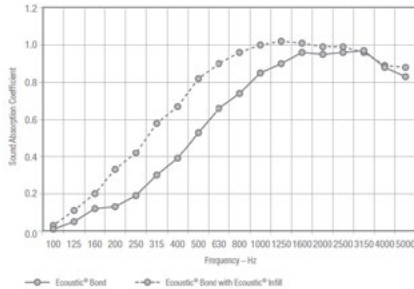

Ecooustic® Bond

—
A dynamic, easy to install
acoustic wall tile

INSTYLE

Front View

Side View

- PRODUCT Ecoustic® Bond Tile
- COMPOSITION 100% polyester (<23% PC + PI recycled PET)
- DIMENSIONS 500mm (w) x 500mm (h) x 55mm (d)
- ACOUSTIC NRC 0.65 / α_w 0.5(MH)
NRC 0.9 / α_w 0.75(MH) (Ecoustic® Infill increases sound absorption by >50%)