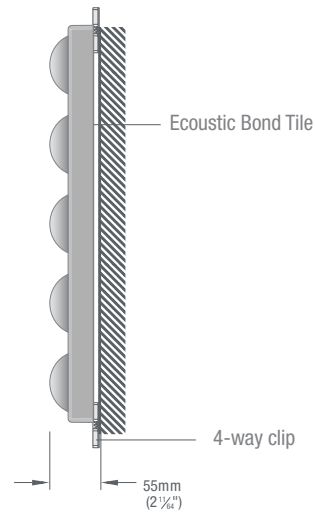

Ecooustic® Bond

—
A dynamic, easy to install
acoustic wall tile

INSTYLE

Front View

Side View

- PRODUCT Ecoustic® Bond Tile
- COMPOSITION 100% polyester (<23% PC + PI recycled PET)
- DIMENSIONS 500mm (w) x 500mm (h) x 55mm (d)
- ACOUSTIC NRC 0.65 / α_w 0.5(MH)
NRC 0.9 / α_w 0.75(MH) (Ecoustic® Infill increases sound absorption by >50%)

Please contact your representative for CAD drawings

BENEFITS

Lightweight, Easy to Handle + Install: Position the 4-way clips using the template provided, then simply press the tile into place. The tiles can be easily moved or extended at a later stage.

HOW TO SPECIFY

DESIGN	Ecoustic® Bond Tile
COLOUR	Select from Ecoustic® Felt colours
ECOUSTIC® INFILL	Optional extra - order separately

Screws

Flat-head c/sunk 25mm (1") 10g
[2 per 4-way clip]
Not supplied

Complete

Use a complete clip for each junction of 4 tiles

Half

Break a clip in half for each straight edge 2 tile joins

Quarter

Break clip into quarters for each single tile corner

Example 2m x 2m Clip Layout