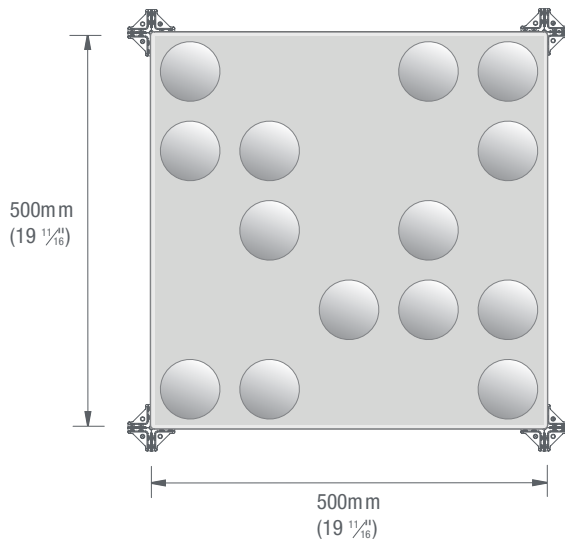

Ecooustic® Bond

—
A dynamic, easy to install
acoustic wall tile

INSTYLE

Front View

Side View

- PRODUCT Ecoustic® Bond Tile
- COMPOSITION 100% polyester (<23% PC + PI recycled PET)
- DIMENSIONS 500mm (w) x 500mm (h) x 55mm (d)
- ACOUSTIC NRC 0.65 / α_w 0.5(MH)
NRC 0.9 / α_w 0.75(MH) (Ecoustic® Infill increases sound absorption by >50%)

Please contact your representative for CAD drawings

BENEFITS

Lightweight, Easy to Handle + Install: Position the 4-way clips using the template provided, then simply press the tile into place. The tiles can be easily moved or extended at a later stage.

Complete

Use a complete clip for each junction of 4 tiles

Half

Break a clip in half for each straight edge 2 tile joins

Quarter

Break clip into quarters for each single tile corner

Example 2m x 2m Clip Layout