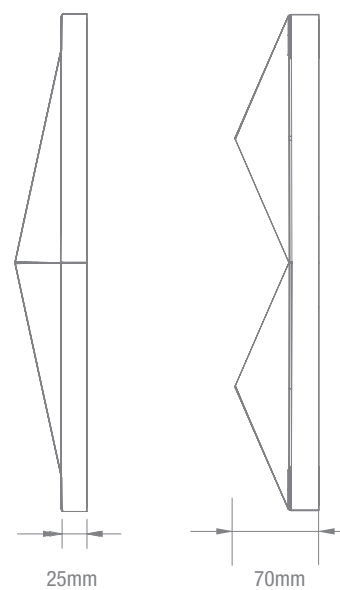

Ecooustic® Pinch

—
An easy to install modular wall tile
with quality sound absorption

INSTYLE

Ecoustic® Pinch Wall Tile

Front View

Side + Bottom View

PRODUCT Ecoustic® Pinch Wall Tile
COMPOSITION 100% polyester (<23% PC + PI recycled PET)
DIMENSIONS 385mm (w) x 450mm (h) x 70mm (d)
ACOUSTIC NRC 0.6 / α_w 0.5
 NRC 0.8 / α_w 0.6 (Ecoustic® Infill increases sound absorption)

Complete
 Use a complete clip for each junction of 4 tiles

Half
 Break a clip in half for each straight edge 2 tile joins

Quarter
 Break clip into quarters for each single tile corner

Example 1580mm x 1580mm Clip Layout