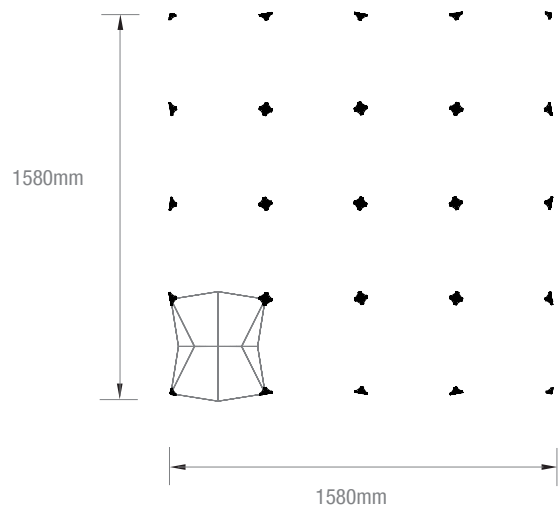

Screws
 Flat-head c/sunk 25mm (1") 10g
 [2 per 4-way clip]
 Not supplied

Ecoustic® Pinch Wall Tile
 100% polyester (up to 23% recycled content)
 8 tiles per box in a single colour

4 way clip
 Clear ABS
 8 + 1 spare 4-way clips are supplied with each box
 Single clip template is included in each box

Complete
 Use a complete clip for each junction of 4 tiles

Half
 Break a clip in half for each straight edge 2 tile joins

Quarter
 Break clip into quarters for each single tile corner

Example 1580mm x 1580mm Clip Layout