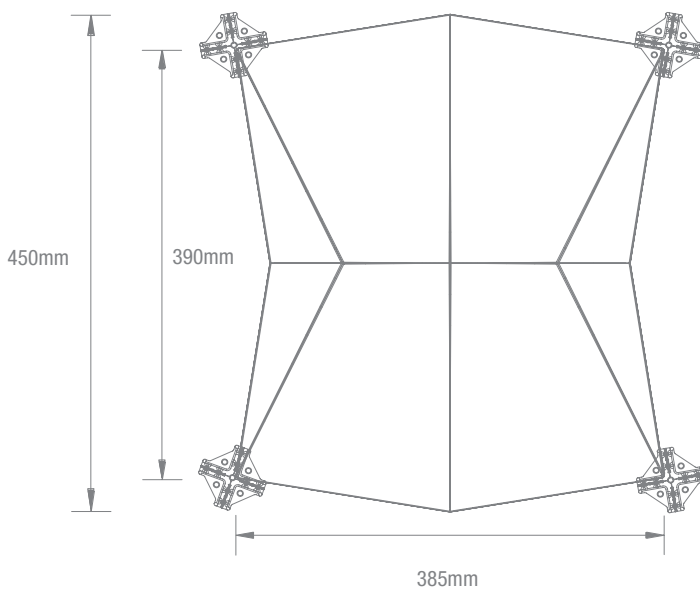

Ecooustic® Pinch

—
An easy to install modular wall tile
with quality sound absorption

INSTYLE

Ecoustic® Pinch Wall Tile

Front View

Side + Bottom View

PRODUCT Ecoustic® Pinch Wall Tile
COMPOSITION 100% polyester (<23% PC + PI recycled PET)
DIMENSIONS 385mm (w) x 450mm (h) x 70mm (d)
ACOUSTIC NRC 0.6 / α_w 0.5
 NRC 0.8 / α_w 0.6 (Ecoustic® Infill increases sound absorption)

FIRE TEST AS/ISO 9705 Group 1
 SMOGRA <100
ISO 5660-1 NZBC Group 3
 Average Specific Extinction Area 382m²/kg
GB8624-2012 Grade B1
APPLICATION wall + ceiling (must be glued)
ORIGIN Made in Australia
WARRANTY A 12 month warranty is provided against manufacturing defects. Internal installation only, outdoor use will void any warranty

Screws
 Flat-head c/sunk 25mm (1") 10g
 [2 per 4-way clip]
 Not supplied

Ecoustic® Pinch Wall Tile
 100% polyester (up to 23% recycled content)
 8 tiles per box in a single colour

4 way clip
 Clear ABS
 8 + 1 spare 4-way clips are supplied with each box
 Single clip template is included in each box

Complete
 Use a complete clip for each junction of 4 tiles

Half
 Break a clip in half for each straight edge 2 tile joins

Quarter
 Break clip into quarters for each single tile corner

Example 1580mm x 1580mm Clip Layout