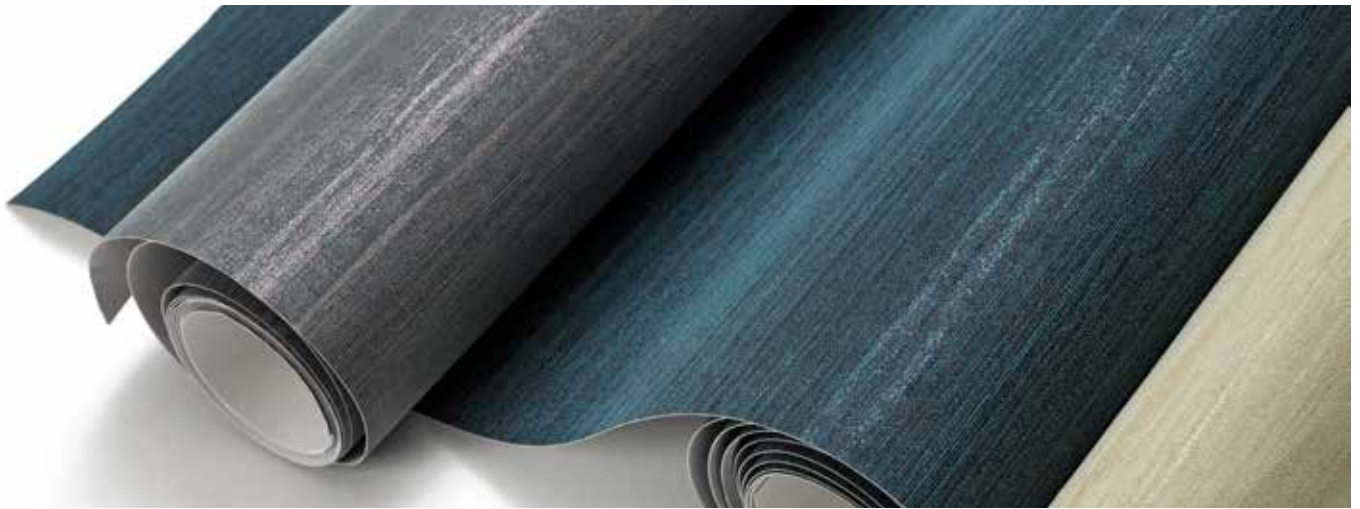

WILLOW

A classic and durable
wallcovering with a soft
tactile aesthetic

INSTYLE

WILLOW

Alpine WIL-01

Laurel WIL-02

Sandbar WIL-03

Sierra WIL-07

Bayberry WIL-04

Daphne WIL-05

Myrtle WIL-06

Patterns shown are not to scale
Product may vary in colour due to the nature of the media
Please refer to website for current colour range

FACE COMPOSITION	72% wood-pulp + polyester, 28% acrylic
BACKING TYPE	non-woven
WIDTH	95cm
WEIGHT	180gsm / 171g lineal m
PATTERN REPEAT	non-match
ROLL SIZE	50.3m approx. NB: minimum order quantity is 10.9m and 0.9m multiples
PERFORMANCE	Untyped Wallcovering WILLOW has a proprietary impact resistant coating Suitable for high traffic environments
FIRE RATING	ASTM E-84 Tunnel Test Class A