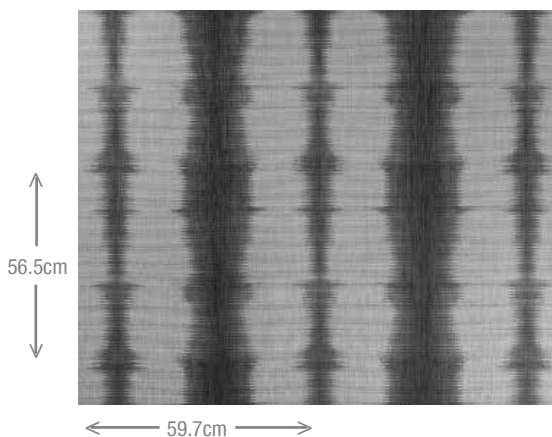

ROLL SIZE	27.4m approx. Note: minimum order quantity is 10.9m and 0.9m multiples

PERFORMANCE	Untyped Wallcovering

FIRE RATING AS/NZS 3837	BCA Group 2 Av. Specific Extinction Area 45m2/kg

ISO 5660.1	NZBC Group 2-S in accordance with C/M2 appendix A

ASTM E-84 Tunnel Test	Class A

PLEASE NOTE	FREQUENCY may exhibit variations in colour and texture. This is the natural characteristic of a handcrafted textile material and is not considered a defect. Seams may be obvious upon installation.