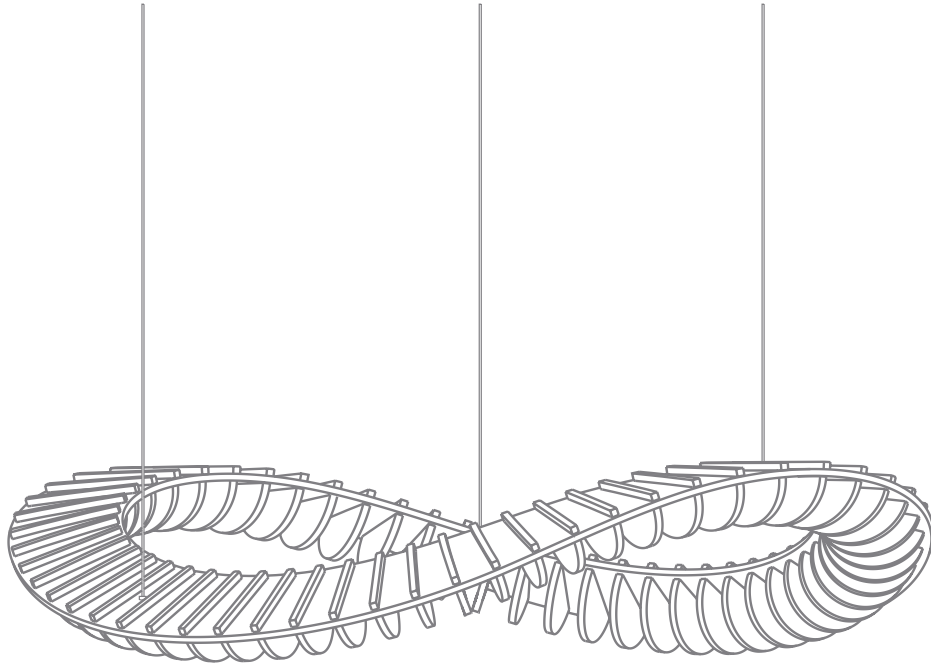

Ecoustic® Tango

---

1 x Tango Disc per box (including 3 suspension sets)
1 x Tango Oval per box (including 6 suspension sets)
7 finishes available