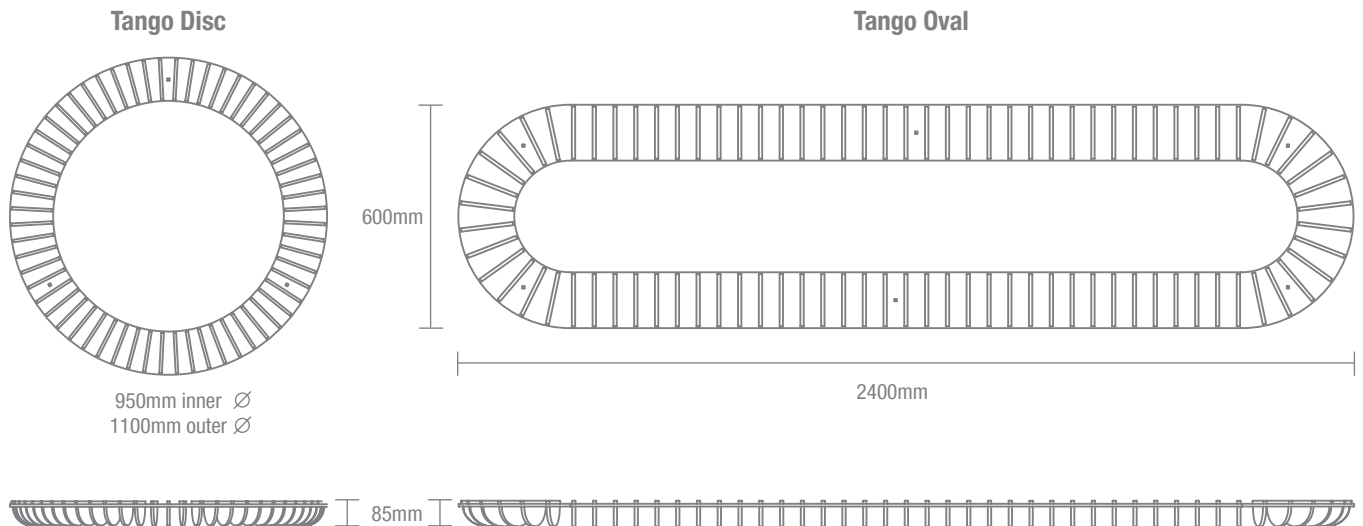

Ecoustic® Tango

—
A unique sculptural cloud system that can be featured individually or in clusters

IINSTYLE

Ecoustic® Tango

| | |
|--------------------|---|
| PRODUCT | Ecoustic® Tango |
| DESCRIPTION | Ecoustic® Tango is a spirited and dynamic acoustic cloud system that can be featured individually or in clusters, comprised of a base + multiple cross-section profiles to absorb sound |
| COMPOSITION | 100% PET |
| DIMENSIONS | Available in two sizes, Disc and Oval Disc: 1100mm x 85mm (d) Oval: 2400mm (l) x 600mm (w) x 85mm (d) Profile thickness: 9mm |
| ACOUSTIC | The raw material Ecoustic® SC 9mm panel achieves α_w 0.78 / NRC 0.85 (200mm airgap) |

HOW TO SPECIFY

| | |
|---------------|----------------------------|
| DESIGN | Ecoustic® Tango |
| SIZE | Disc or Oval |
| COLOUR | Select from SC 9mm colours |

Please contact your local representative for CAD Drawings