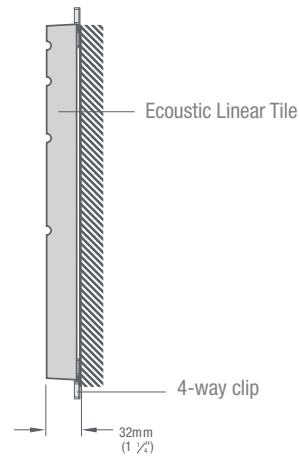

Ecooustic® Linear

—
A dynamic modular tile designed to
provide quality sound absorption

Front View

Side View

- PRODUCT** Ecoustic® Linear Tile
- COMPOSITION** 100% polyester (<23% PC + PI recycled PET)
- DIMENSIONS** 500mm (w) x 500mm (h) x 32mm (d)
- ACOUSTIC** NRC 0.60 / α_w 0.45(MH)
NRC 0.85 / α_w 0.70(MH) (Ecoustic® Infill, increases sound absorption by 55%)

Please contact your representative for CAD drawings

BENEFITS

Lightweight, Easy to Handle + Install: Position the 4-way clips using the template provided, then simply press the tile into place. The tiles can be easily moved or extended at a later stage.

HOW TO SPECIFY

DESIGN	Ecoustic® Linear Tile
COLOUR	Select from Ecoustic® Felt colours
ECOUSTIC® INFILL	Optional extra - order separately

Screws

Flat-head c/sunk 25mm 10g
[2 per 4-way clip]
Not supplied

Ecoustic® Linear Tile

Use a complete clip for each junction of 4 tiles

Half

Break a clip in half for each straight edge 2 tile joins

Quarter

Break clip into quarters for each single tile corner

Example 2m x 2m Clip Layout

Product may vary in colour due to the nature of the media
Please refer to website for current colour range
Variation in fibre mix and colour is an inherent feature of this product and variation from batch to batch may occur