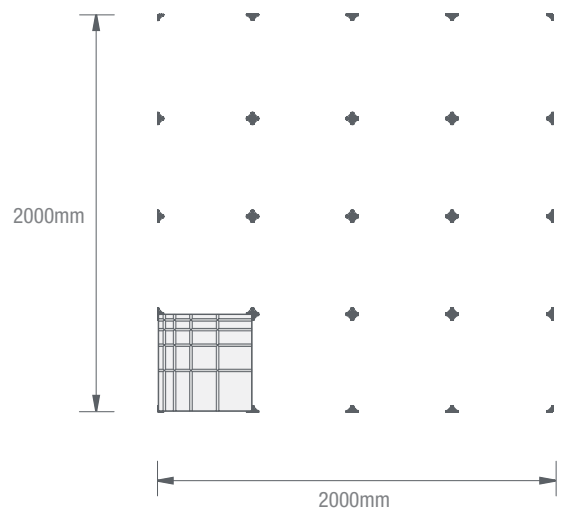

HOW TO SPECIFY

DESIGN	Ecoustic® Linear Tile
COLOUR	Select from Ecoustic® Felt colours
ECOUSTIC® INFILL	Optional extra - order separately

Screws

Flat-head c/sunk 25mm 10g
[2 per 4-way clip]
Not supplied

Ecoustic® Linear Tile

Use a complete clip for each junction of 4 tiles

Half

Break a clip in half for each straight edge 2 tile joins

Quarter

Break clip into quarters for each single tile corner

Example 2m x 2m Clip Layout

Product may vary in colour due to the nature of the media
Please refer to website for current colour range
Variation in fibre mix and colour is an inherent feature of this product and variation from batch to batch may occur