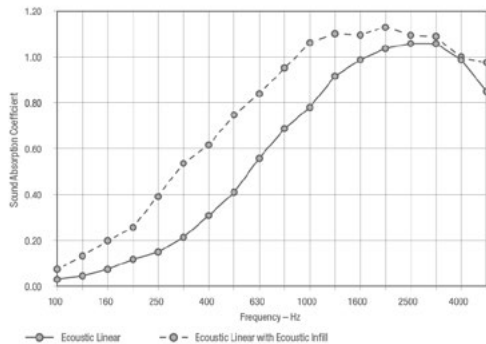

Ecooustic® Linear

—
A dynamic modular tile designed to
provide quality sound absorption

Front View

Side View

- PRODUCT** Ecoustic® Linear Tile
- COMPOSITION** 100% polyester (<23% PC + PI recycled PET)
- DIMENSIONS** 500mm (w) x 500mm (h) x 32mm (d)
- ACOUSTIC** NRC 0.60 / α_w 0.45(MH)
NRC 0.85 / α_w 0.70(MH) (Ecoustic® Infill, increases sound absorption by 55%)