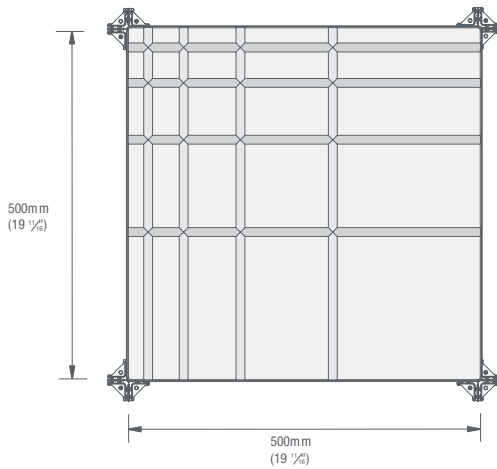

Ecooustic® Linear

—
A dynamic modular tile designed to
provide quality sound absorption

Front View

Side View

- PRODUCT** Ecoustic® Linear Tile
- COMPOSITION** 100% polyester (<23% PC + PI recycled PET)
- DIMENSIONS** 500mm (w) x 500mm (h) x 32mm (d)
- ACOUSTIC** NRC 0.60 / α_w 0.45(MH)
NRC 0.85 / α_w 0.70(MH) (Ecoustic® Infill, increases sound absorption by 55%)

Please contact your representative for CAD drawings

BENEFITS

Lightweight, Easy to Handle + Install: Position the 4-way clips using the template provided, then simply press the tile into place. The tiles can be easily moved or extended at a later stage.

Use a complete clip for each junction of 4 tiles

Half

Break a clip in half for each straight edge 2 tile joins

Quarter

Break clip into quarters for each single tile corner

Example 2m x 2m Clip Layout

Product may vary in colour due to the nature of the media
Please refer to website for current colour range
Variation in fibre mix and colour is an inherent feature of this product and variation from batch to batch may occur