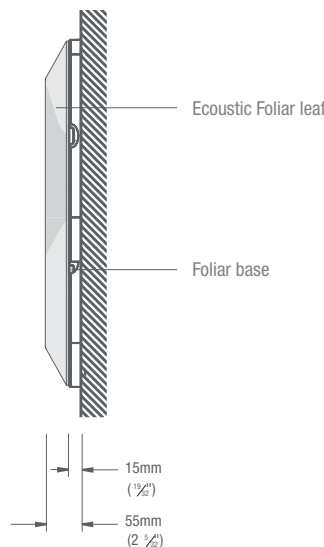

Front View

Side View

PRODUCT DESCRIPTION Ecoustic® Foliar Tile by Adam Cornish
A striking and dynamic modular tile designed to provide quality sound absorption

DIMENSIONS 501mm (w) x 445mm (h) x 55mm (d)

ACOUSTIC AS/ISO 354 NRC 0.65 / NRC 0.80 (Ecoustic® Infill)

LIGHTFASTNESS > 6
ISO 105-B02

FIRE RATINGS Ecoustic® Foliar Leaf Group 1
AS/ISO 9705 SMOGRA <100

GB8624-2012 Grade B1

APPLICATION wall + ceiling (must be glued)

ORIGIN Australia + New Zealand

Please contact your representative for CAD drawings

BENEFITS

Lightweight, Easy to Handle + Install: Screw the base tile directly to your wall and then snap on the top tile. The design can be easily extended at a later stage.

Designed for the Environment

- Leaf: 100% polyester (up to 23% PC + PI recycled content)
- Designed for disassembly + recyclable
- Leaf is low-VOC, EPD + Greentag Level A Certified

Warranty: A 12 month warranty is provided against manufacturing defects. Internal use and installation only, outdoor use will void any warranty.

Building Rating Systems: Ecoustic® Foliar Leaf will contribute the following points for Green Star, LEED + WELL building standards.

Criteria	Green Star	LEED	WELL
Recycled Content	✓	✓	NA
Low VOC	✓	✓	✓
Recycling Program	✓	✓	NA
EPD	✓	✓	NA
Third Party Greentag Level A Certification	✓	✓	✓
Toxic Material Reduction	NA	NA	✓
Sound Reducing Surfaces	NA	NA	✓

HOW TO SPECIFY

DESIGN	Ecoustic® Foliar Tile
LEAF COLOUR	Select leaf from Ecoustic® Felt colours
BASE COLOUR	Select from base colours
ECOUSTIC® INFILL	Optional extra - order separately