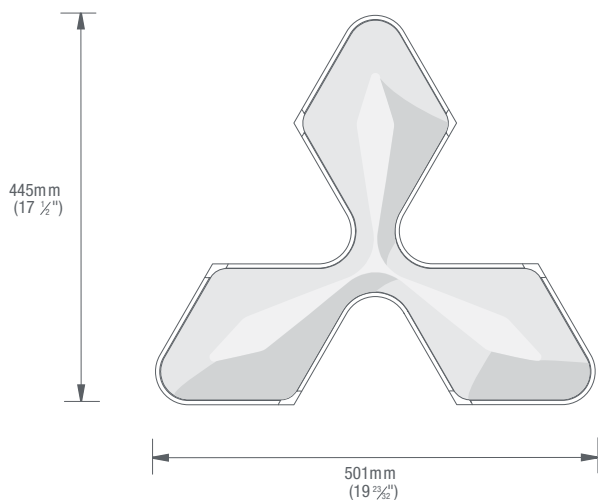

Front View

Side View

PRODUCT DESCRIPTION Ecoustic® Foliar Tile by Adam Cornish
A striking and dynamic modular tile designed to provide quality sound absorption

DIMENSIONS 501mm (w) x 445mm (h) x 55mm (d)

ACOUSTIC AS/ISO 354 NRC 0.65 / NRC 0.80 (Ecoustic® Infill)

LIGHTFASTNESS > 6
ISO 105-B02

FIRE RATINGS Ecoustic® Foliar Leaf Group 1
AS/ISO 9705 SMOGRA <100

GB8624-2012 Grade B1

APPLICATION wall + ceiling (must be glued)

ORIGIN Australia + New Zealand

Please contact your representative for CAD drawings

BENEFITS

Lightweight, Easy to Handle + Install: Screw the base tile directly to your wall and then snap on the top tile. The design can be easily extended at a later stage.

Designed for the Environment

- Leaf: 100% polyester (up to 23% PC + PI recycled content)
- Designed for disassembly + recyclable
- Leaf is low-VOC, EPD + Greentag Level A Certified

Warranty: A 12 month warranty is provided against manufacturing defects. Internal use and installation only, outdoor use will void any warranty.

Building Rating Systems: Ecoustic® Foliar Leaf will contribute the following points for Green Star, LEED + WELL building standards.

Criteria	Green Star	LEED	WELL
Recycled Content	✓	✓	NA
Low VOC	✓	✓	✓
Recycling Program	✓	✓	NA
EPD	✓	✓	NA
Third Party Greentag Level A Certification	✓	✓	✓
Toxic Material Reduction	NA	NA	✓
Sound Reducing Surfaces	NA	NA	✓

HOW TO SPECIFY

DESIGN	Ecoustic® Foliar Tile
LEAF COLOUR	Select leaf from Ecoustic® Felt colours
BASE COLOUR	Select from base colours
ECOUSTIC® INFILL	Optional extra - order separately