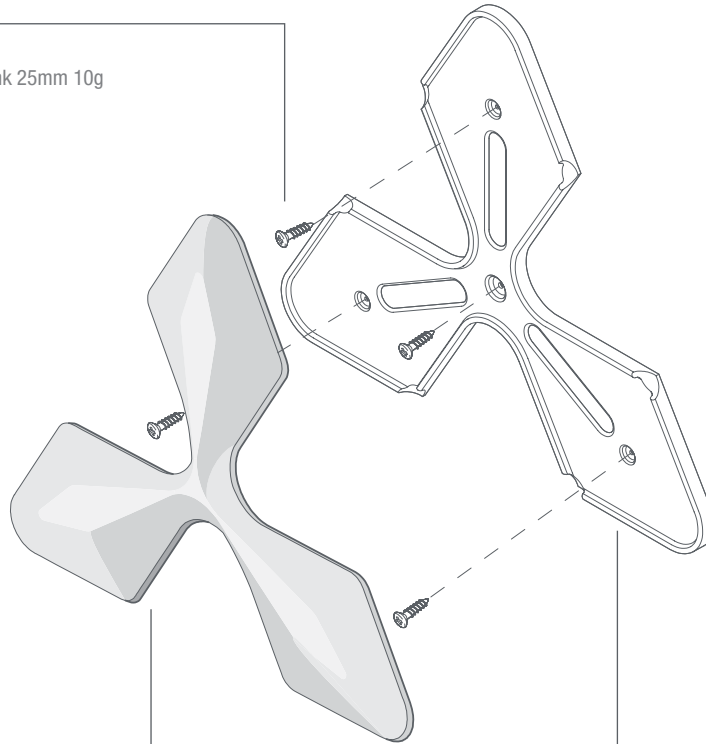

APPLICATION wall + ceiling (must be glued)

ORIGIN Australia + New Zealand

Please contact your representative for CAD drawings

BENEFITS

Lightweight, Easy to Handle + Install: Screw the base tile directly to your wall and then snap on the top tile. The design can be easily extended at a later stage.

HOW TO SPECIFY

DESIGN	Ecoustic® Foliar Tile
LEAF COLOUR	Select leaf from Ecoustic® Felt colours
BASE COLOUR	Select from base colours
ECOUSTIC® INFILL	Optional extra - order separately

Screws

Flat-head c/sunk 25mm 10g
[4 per tile]
Not supplied