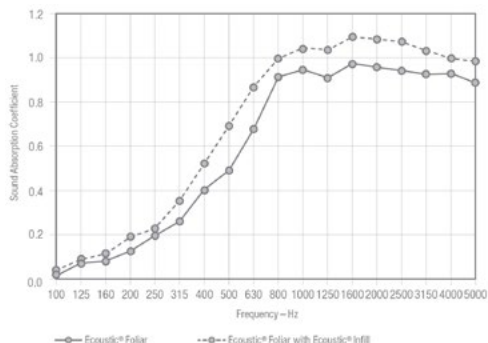

DIMENSIONS 501mm (w) x 445mm (h) x 55mm (d)

ACOUSTIC AS/ISO 354 NRC 0.65 / NRC 0.80 (Ecoustic® Infill)

LIGHTFASTNESS > 6
ISO 105-B02

FIRE RATINGS Ecoustic® Foliar Leaf Group 1
AS/ISO 9705 SMOGRA <100

GB8624-2012 Grade B1